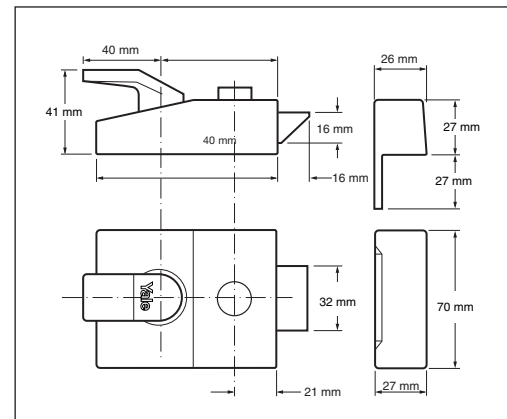

85 Deadlocking Standard Nightlatch 40mm

10
YEAR
GUARANTEE

40MM
BACKSET

GLASS
PANELLED
DOORS

- Inside handle can be deadlocked by a reverse turn of the key in the cylinder
- Snib function enables the latch to be held back or deadlocked internally
- Keyblank number: B-1109-KEY

Item No	Product Code	Item Description	Finish	Packaging
630085001162	B-85-CH-CH-40	85 SECURITY LOCK CH	Chrome	Boxed
630085001542	B-85-BLX-PB-40	85 SECURITY LOCK BRASSLUX	Brasslux	Boxed
630085001702	B-85-DMG-PB-40	85 SECURITY LOCK DMG PB CYL	DMG	Boxed
630085001709	B-85-DMG-SC-40	85 SECURITY LOCK DMG SC CYL	DMG	Boxed
630085005162	P-85-CH-CH-40	P85 SECURITY LOCK CH	Chrome	Clam Pack
630085005542	P-85-BLX-PB-40	P85 SECURITY LOCK BRASSLUX	Brasslux	Clam Pack
630085005702	P-85-DMG-PB-40	P85 SECURITY LOCK DMG PB CYL	DMG	Clam Pack
630085005709	P-85-DMG-SC-40	P85 SECURITY LOCK DMG SC CYL	DMG	Clam Pack
630085205108	P-85KC-DMG-40	P85KC LATCH DMG (LESS CYLINDER)	DMG	Clam Pack
630085205174	P-85KC-BLX-40	P85KC LATCH BRASSLUX (LESS CYLINDER)	Brasslux	Clam Pack