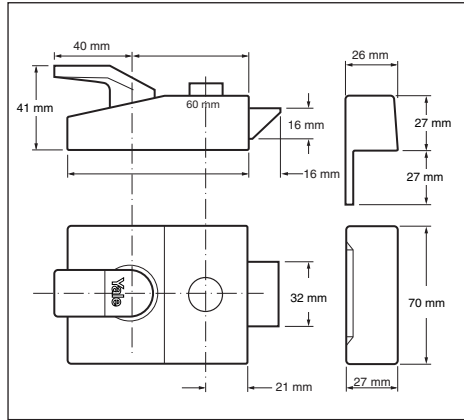

89 Deadlocking Standard Nightlatch 60mm

10
YEAR
GUARANTEE

60MM
BACKSET

- Inside handle can be deadlocked by a reverse turn of the key in the cylinder
- Snib function enables the latch to be held back or deadlocked internally
- Keyblank number: B-1109-KEY

85 Deadlocking Standard Nightlatch 40mm

10
YEAR
GUARANTEE

40MM
BACKSET

GLASS
PANELLED
DOORS

- Inside handle can be deadlocked by a reverse turn of the key in the cylinder
- Snib function enables the latch to be held back or deadlocked internally
- Keyblank number: B-1109-KEY