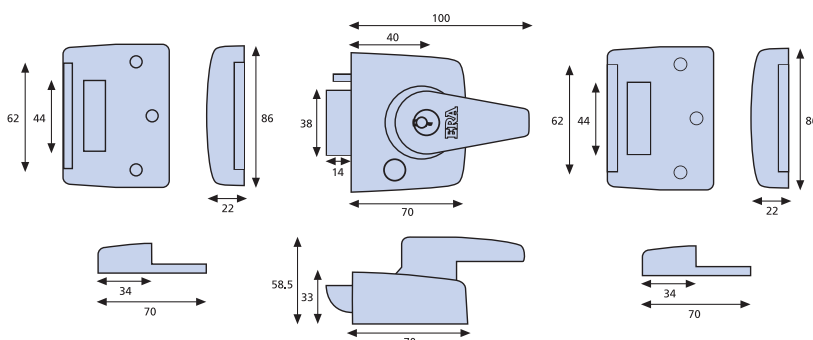

#### 40mm Backset (Narrow Style)

Brass body, brass cylinder, boxed	<b>183-31</b>
Brass body, brass cylinder, clam	<b>183-32</b>
Grey body, brass cylinder, boxed	<b>184-31</b>
Grey body, brass cylinder, clam	<b>184-32</b>
Satin chrome body, satin cylinder, boxed	<b>183-35-1</b>
Satin chrome body, satin cylinder, clam	<b>183-35-2</b>
Polished chrome body, chrome cylinder, boxed	<b>183-37-1</b>
Polished chrome body, chrome cylinder, clam	<b>183-37-2</b>
Satin nickel chrome body, satin cylinder, boxed	<b>183-40-1</b>
Satin nickel chrome body, satin cylinder, clam	<b>183-40-2</b>

40mm Double Locking Nightlatch

60mm Double Locking Nightlatch

All dimensions in mm.