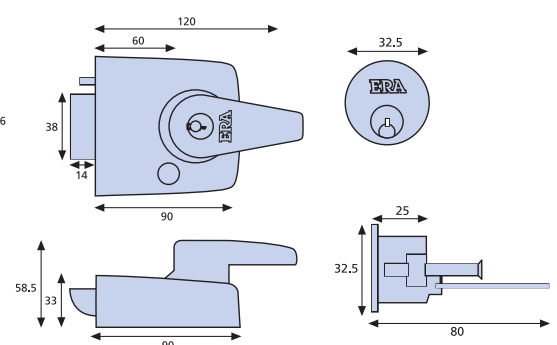

#### 60mm Backset (Standard Style)

Brass body, brass cylinder, boxed	<b>193-31</b>
Brass body, brass cylinder, clam	<b>193-32</b>
Grey body, brass cylinder, boxed	<b>194-31</b>
Grey body, brass cylinder, clam	<b>194-32</b>
Satin chrome body, satin cylinder, boxed	<b>193-35-1</b>
Satin chrome body, satin cylinder, clam	<b>193-35-2</b>
Polished chrome body, chrome cylinder, boxed	<b>193-37-1</b>
Polished chrome body, chrome cylinder, clam	<b>193-37-2</b>
Satin nickel chrome body, satin cylinder, boxed	<b>193-40-1</b>
Satin nickel chrome body, satin cylinder, clam	<b>193-40-2</b>

40mm Double Locking Nightlatch

60mm Double Locking Nightlatch

All dimensions in mm.